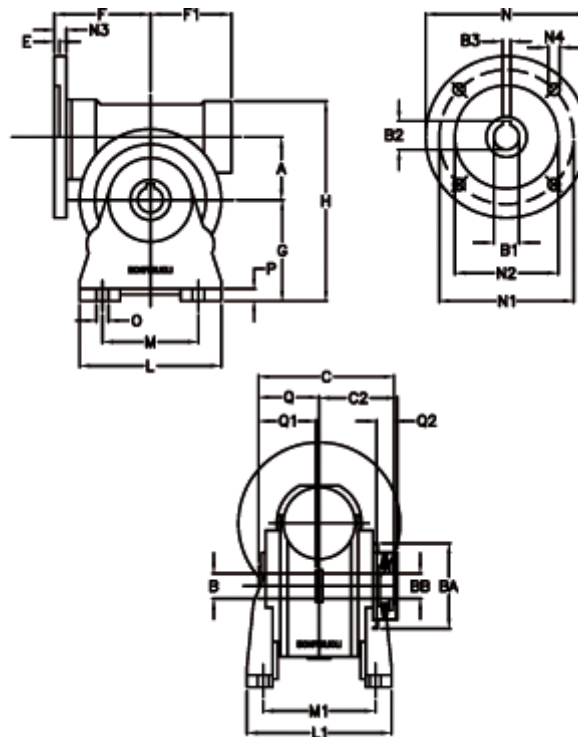

Article number: 390204900722216  
 Description: Worm Gear with Torque Limiter  
 VF 49-L1-A-7 P63B5

## Measures

a = 49.50	C2 = 63,5	L1 = 124.0	O = 8.5
B = 25	Description = VF 49A-xx-63B5	m = 63	P = 12
B1 E7 = 11	E = 3.0	M1 = 98.5	Q = 51.0
B2 = 12.8	F = 70	N = 140	Q1 = 41
B3 H9 = 4	F1 = 63	N1 = 115	Q2 = 15
BA = 63	g = 82	N2 = 95	
BB H7 = 14	H = 162	N3 = 10.5	
C = 105	L = 110	N4 = 9,5	